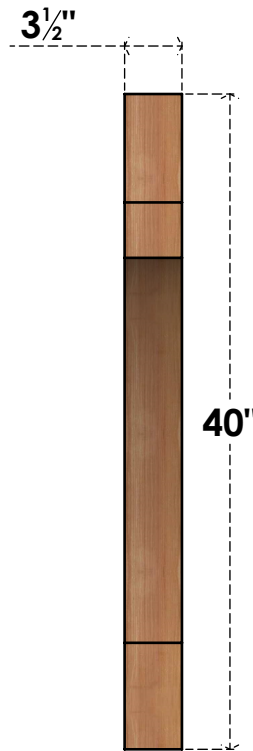

BRC04X40X40MRC00SWR

3 1/2"W X 40"D X 40"H MERCED SMOOTH BRACE, WESTERN RED CEDAR

SIDE

FRONT

EKENA MILLWORK
 2300 WEST MAIN ST.
 CLARKSVILLE, TX 75426
 TOLL FREE: 866-607-0453
 WWW.EKENAMILLWORK.COM

NOTES

1. INSTALLATION TO BE COMPLETED IN ACCORDANCE WITH MANUFACTURER'S SPECIFICATIONS.
2. DRAWING MAY NOT BE TO SCALE
3. THIS DRAWING IS INTENDED FOR DESIGN AND PLANNING PURPOSES ONLY.
4. ALL INFORMATION CONTAINED HEREIN WAS CURRENT AT THE TIME OF DEVELOPMENT BUT MUST BE REVIEWED AND APPROVED BY THE PRODUCT MANUFACTURER TO BE CONSIDERED ACCURATE.
5. PRODUCTS ARE NOT KILN DRIED. THIS ITEM IS UNIQUE AND WILL CONTAIN THE NATURAL VARIATIONS THAT THE WOOD SPECIES OFFERS. THIS MAY RESULT IN VARIATIONS UP TO 1/4"