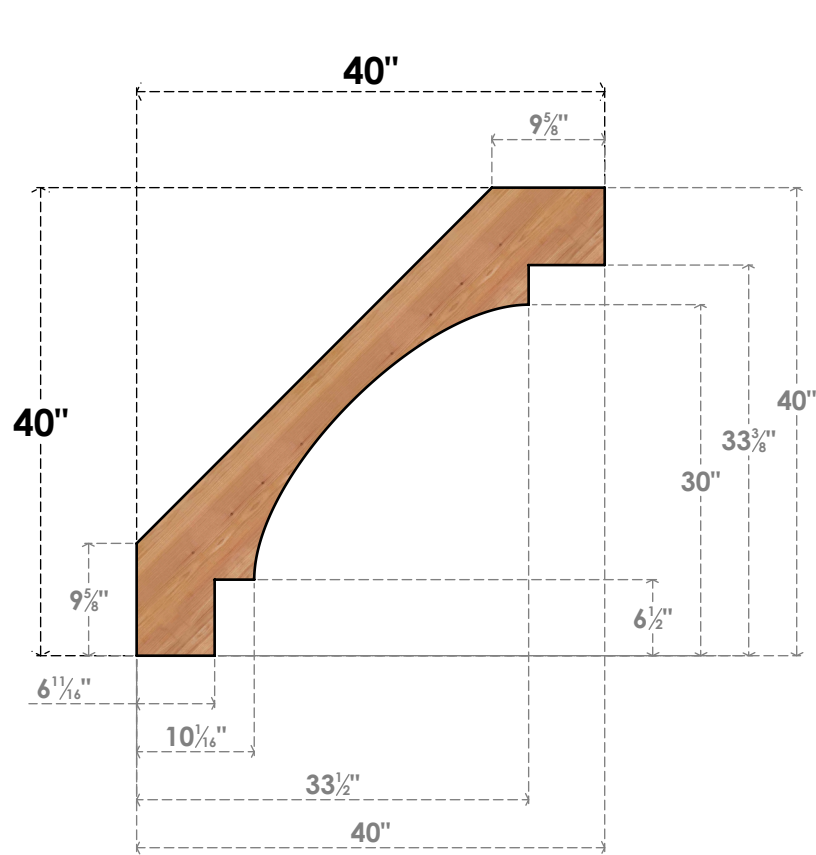

BRC04X40X40MRC00SWR

3 1/2"W X 40"D X 40"H MERCED SMOOTH BRACE, WESTERN RED CEDAR

SIDE

FRONT

EKENA MILLWORK
 2300 WEST MAIN ST.
 CLARKSVILLE, TX 75426
 TOLL FREE: 866-607-0453
 WWW.EKENAMILLWORK.COM

NOTES

1. INSTALLATION TO BE COMPLETED IN ACCORDANCE WITH MANUFACTURER'S SPECIFICATIONS.
2. DRAWING MAY NOT BE TO SCALE
3. THIS DRAWING IS INTENDED FOR DESIGN AND PLANNING PURPOSES ONLY.
4. ALL INFORMATION CONTAINED HEREIN WAS CURRENT AT THE TIME OF DEVELOPMENT BUT MUST BE REVIEWED AND APPROVED BY THE PRODUCT MANUFACTURER TO BE CONSIDERED ACCURATE.
5. PRODUCTS ARE NOT KILN DRIED. THIS ITEM IS UNIQUE AND WILL CONTAIN THE NATURAL VARIATIONS THAT THE WOOD SPECIES OFFERS. THIS MAY RESULT IN VARIATIONS UP TO 1/4"